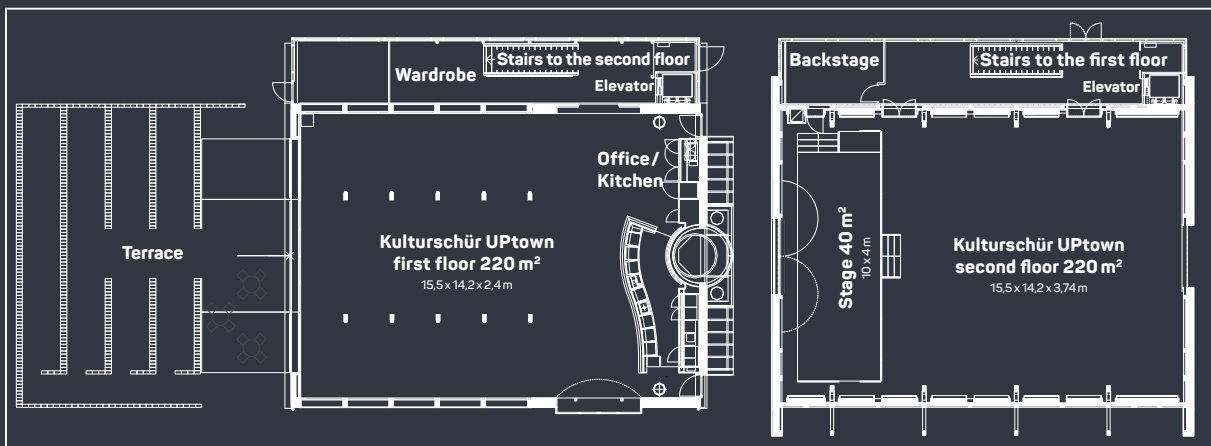

FACTSHEET KULTURSCHÜR UPTOWN

Room	m ²	Aperitif	Seminar	Concert	Round tables	Long tables
First floor	220	150	–	80	–	80
Second floor	220	150	80	240	80	140

Room plan

ERLEBEN | GENIESSEN | HORIZONT ERWEITERN

Video technology

- 1 x Panasonic PT-EZ570E 16:10, 5000 ANSI
- WUXGA, contrast 5000:1
- Connection: VGA (D-Sub) + HDMI
- including fixed roller screen at the rear of the stage

Stage

- Stage 10 x 4 m, height 80 cm